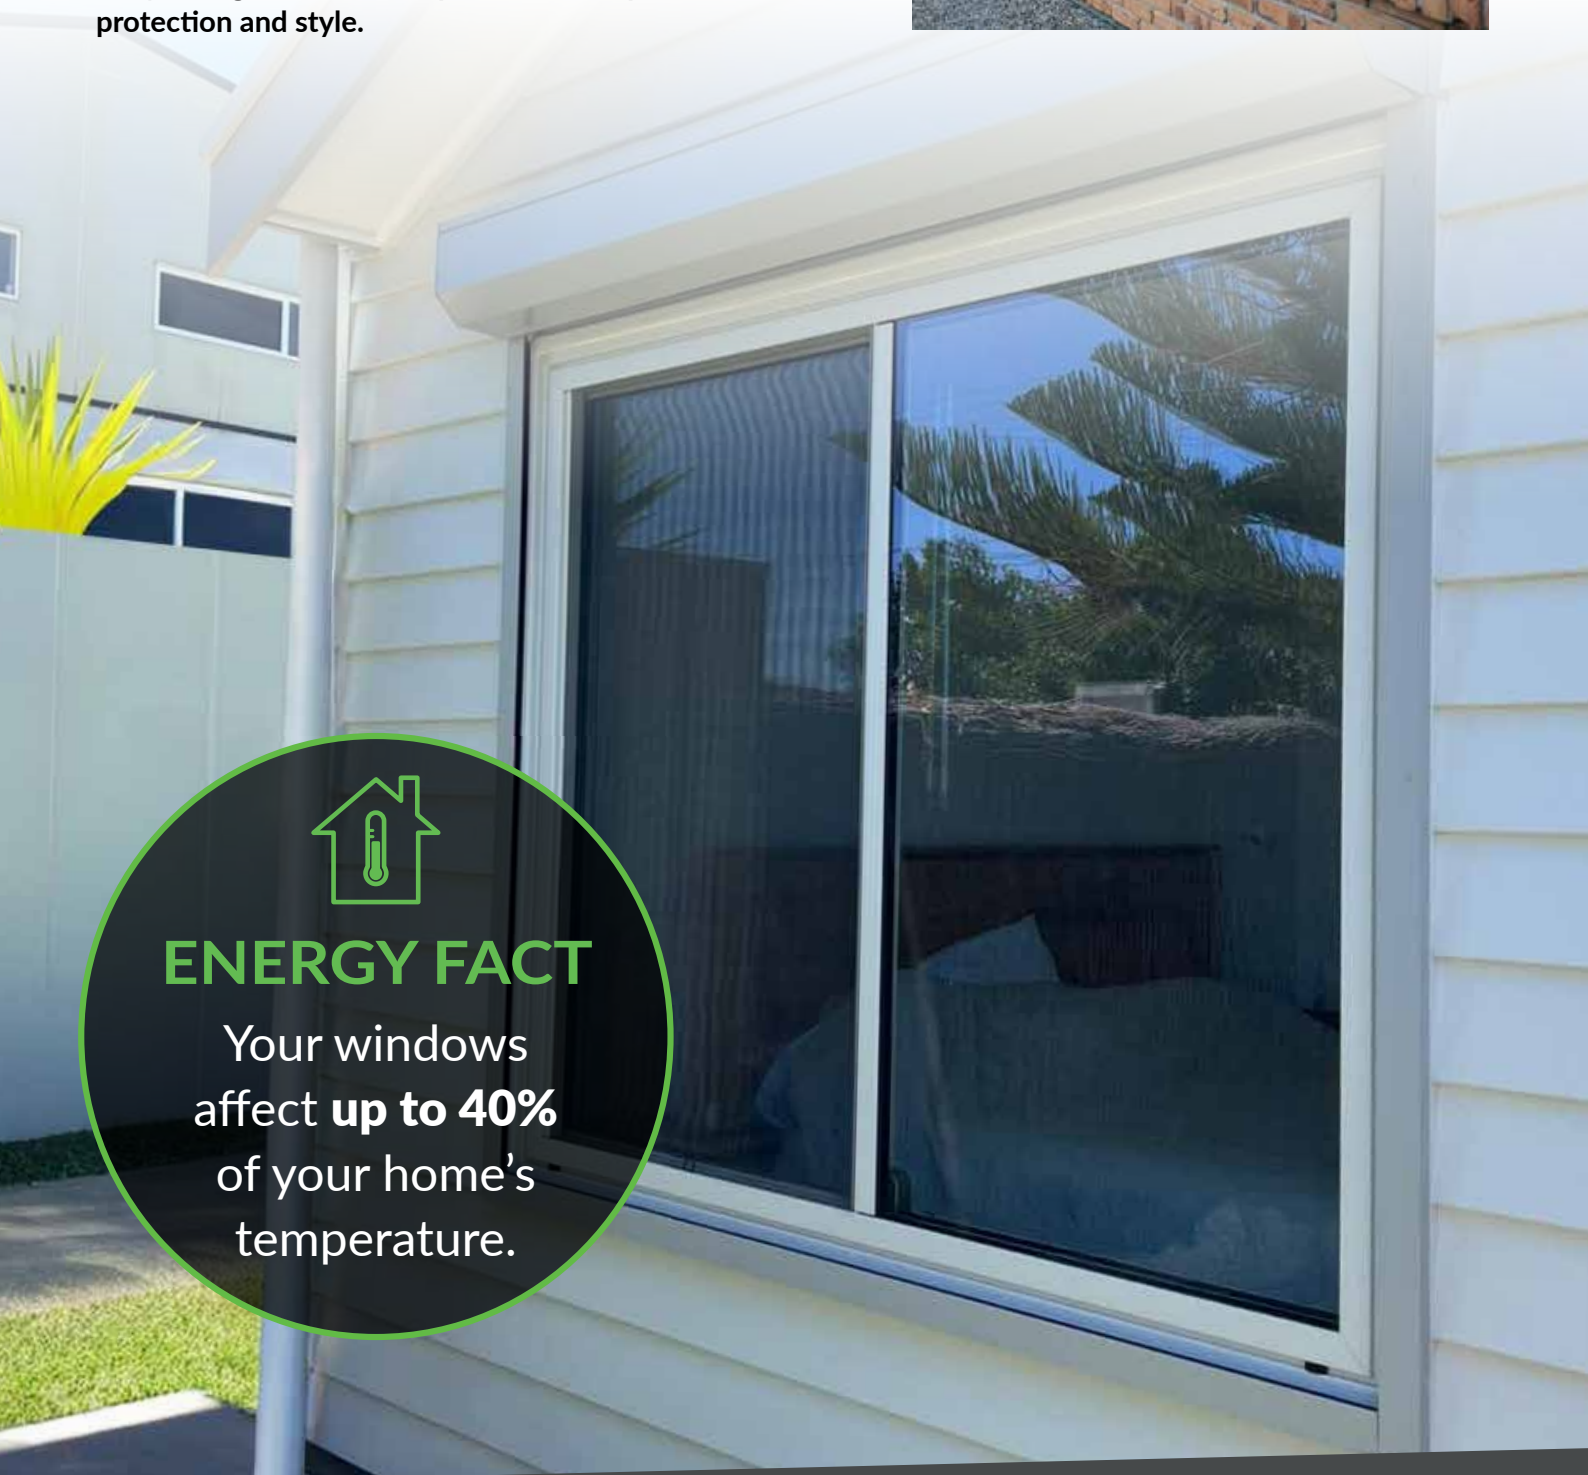

ENERGY FACT

Your windows
affect **up to 40%**
of your home's
temperature.